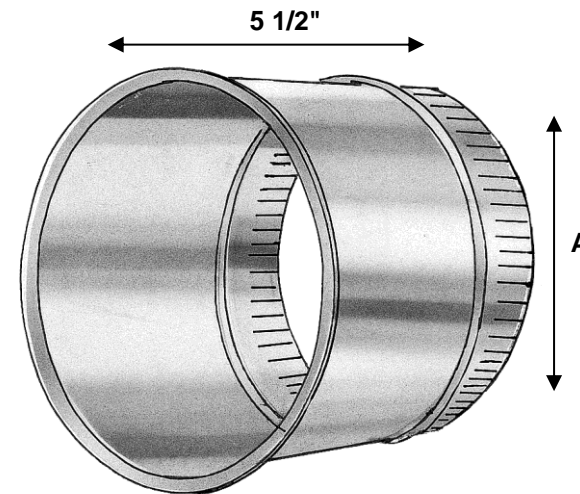

100 Royal Way
Temple, GA 30179
Phone (800) 520-6593

SPECIFICATION DATA SHEET

Date: 8/1/2025

MODEL No. 700 Spin-in for Metal

DIMENSIONAL DATA

A
Diameter Size 4" - 20"

FABRICATION DATA

Material:

ASTM-A653 CS Type B Galvanized Steel
G-30 Coating LFQ Chemical Treatment

Gauge: 4" - 20" 26GA

Assembly:

Assembled with 1/8" x 1/8" zinc coated steel rivets

Spin-in:

Roll formed for use in metal plenums with v-notch

Insulation:

To be wrapped with fiberglass insulation by contractor

*Note: Ordered by Diameter

Superior Quality, Superior Service, Superior Value.. that's the Royal Advantage