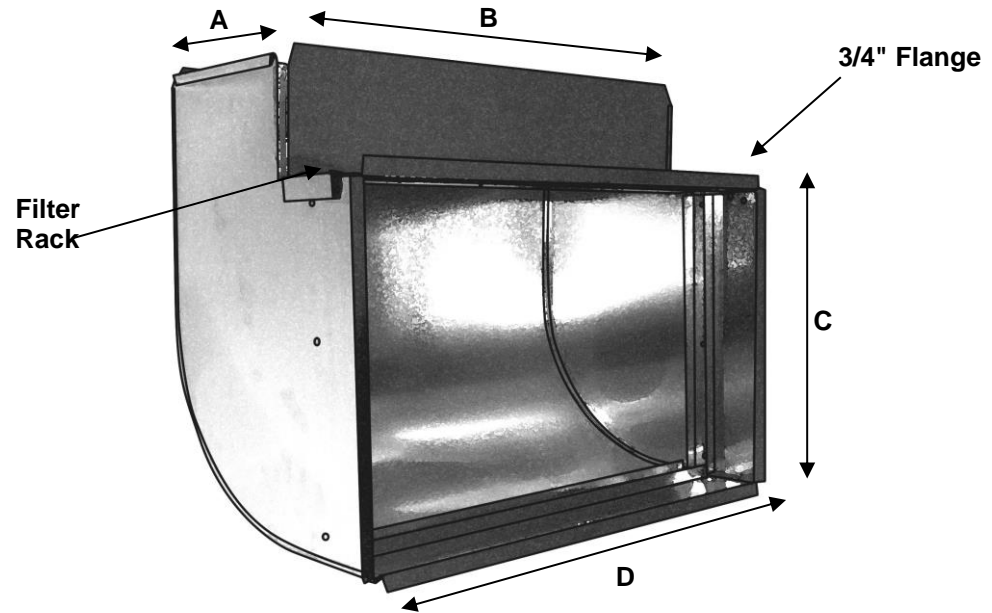

100 Royal Way
 Temple, GA 30179
 Phone (800) 520-6593

SPECIFICATION DATA SHEET

Date: 8-5-2015

**MODEL No. 489SD
 COLD AIR BOOT**

DIMENTIONAL DATA

		<u>Filter CxD</u>	
<u>A</u>	<u>B</u>	<u>C</u>	<u>D</u>
8	20	16	20
8	24	16	25
10	20	16	20
10	24	16	25
10	25	16	25

FABRICATION DATA

Material:
 ASTM-A653 CS Type B Galvanized Steel,
 G-30 Coating LFG Chemical Treatment

Gauge: 26GA

Assembly:
 Assembled using a Pittsburgh Lock longitudinal seam

Superior Quality, Superior Service, Superior Value.. that's the Royal Advantage