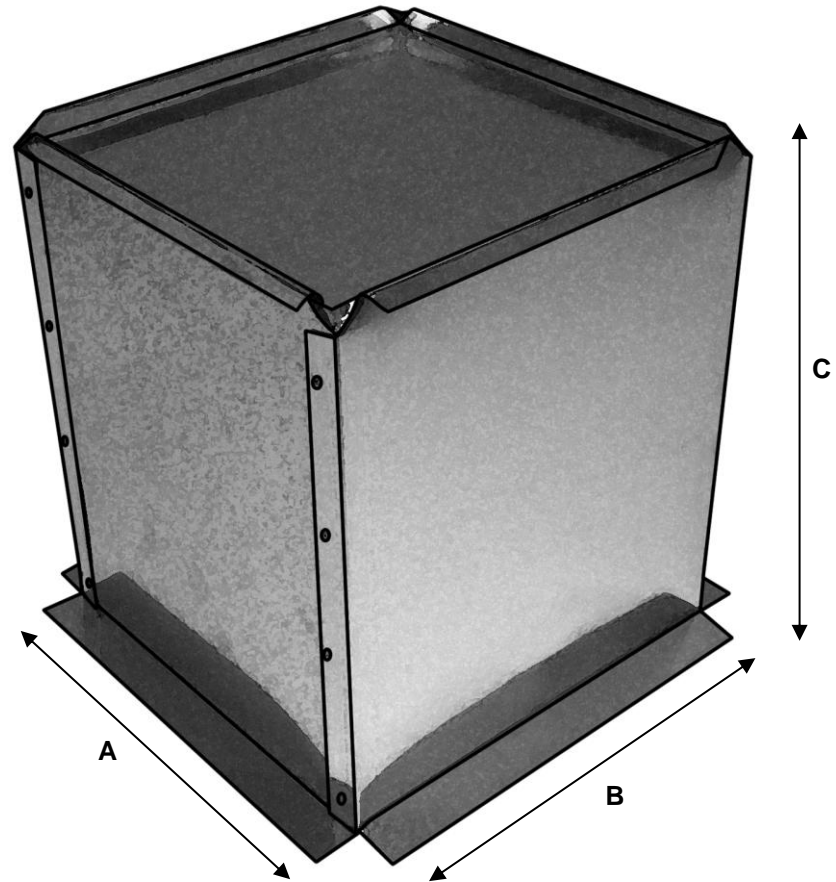

100 Royal Way  
 Temple, GA 30179  
 Phone (800) 520-6593

**SPECIFICATION DATA SHEET**

Date: 1/21/14

**MODEL No. 355F**  
**Square Ceiling**  
**Diffuser Box**

**DIMENSIONAL DATA**

<u>A X B</u>	<u>C</u> Total Height
6 X 6	12
8 X 8	12
10 X 10	12
12 X 12	12

**FABRICATION**

**Material:**  
 ASTM-A653 CS Type B Galvanized Steel,  
 G-30 Coating LFQ Chemical Treatment

**Gauge: 28GA**

**Assembly:**  
 Assembled with 28ga galvanized material using C-115 2/16  
 zinc coated steel rivets.