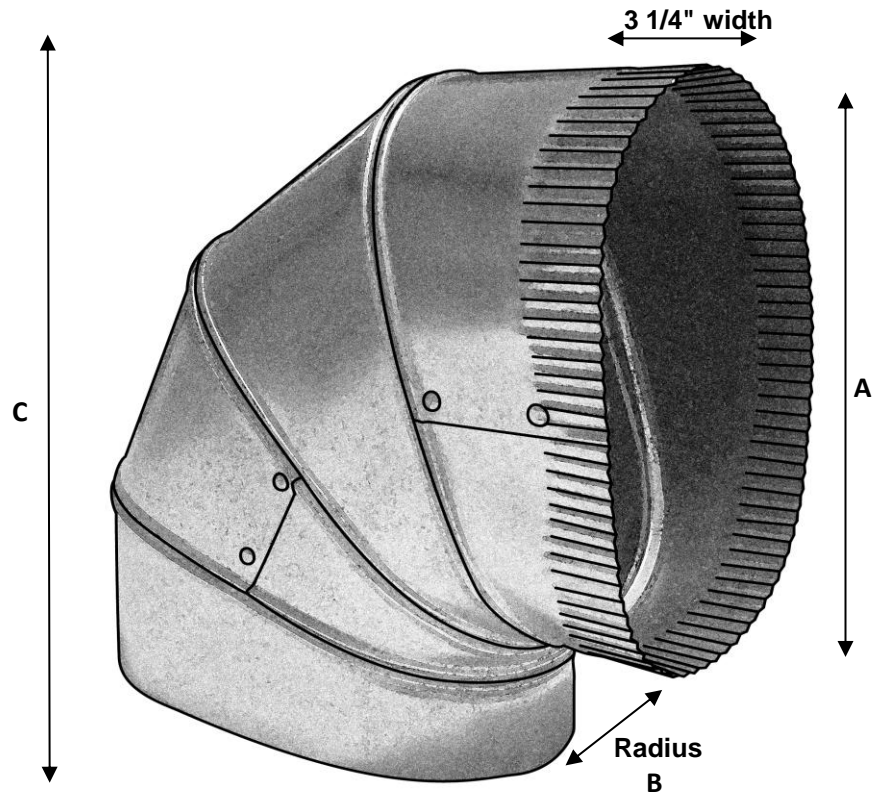

100 Royal Way
 Temple, GA 30179
 Phone (800) 520-6593

SPECIFICATION DATA SHEET

Date: 10/28/2014

MODEL No. 113
Oval Flat 90Deg Elbow

DIMENSIONAL DATA

SIZES AVAILABLE: 5" THROUGH 8" DIAMETER

FABRICATION DATA

Material:
 ASTM-A653 CS Type B Galvanized Steel,
 G-30 Coating LFQ Chemical Treatment

Gauge: 30GA

<u>Diameter A</u>	<u>Radius B</u>	<u>C</u>	<u>Gauges Available</u>
5"	4"	8 1/4"	26GA, 24GA
6"	4"	9"	26GA, 24GA
7"	4.25"	11"	26GA, 24GA
8"	4.25"	13 1/4"	26GA, 24GA

Assembly:
 Each oval elbow has a 4 piece construction and crimped on one end.
 Angles are assembled with 1/8" x 1/8" Zinc Coated Steel Rivets.