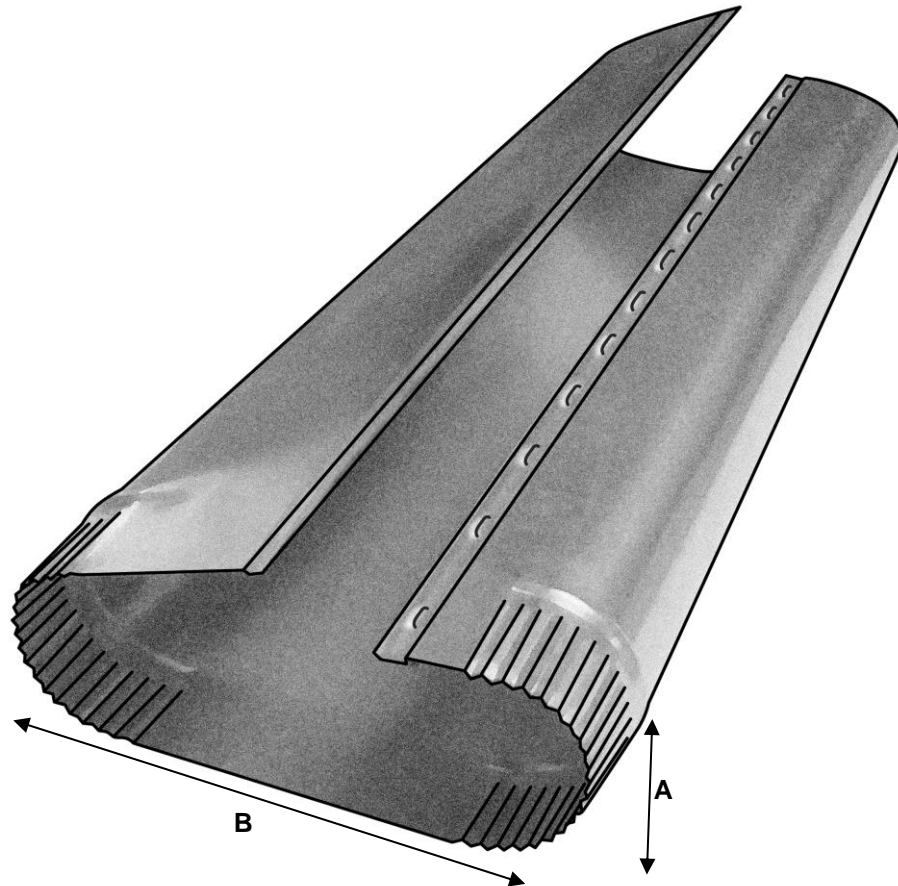

### DIMENSIONAL DATA

SIZES AVAILABLE: 5" THROUGH 8" DIAMETER

<u>Size</u>	<u>A</u>	<u>B</u>
5	3 1/4"	6"
6	3 1/4"	7 3/4"
7	3 1/4"	9 1/4"
8	3 1/4"	10 1/2"

**Lengths Available:** 60" , 100" , 112"

### FEATURES

Male and Female Locks are Rolled Formed using a Modified Reeves Design. Pipe has a 3/8" Stiffener Beads Rolled every 12" for added rigidity.

**Superior Quality, Superior Service, Superior Value.. that's the Royal Advantage**