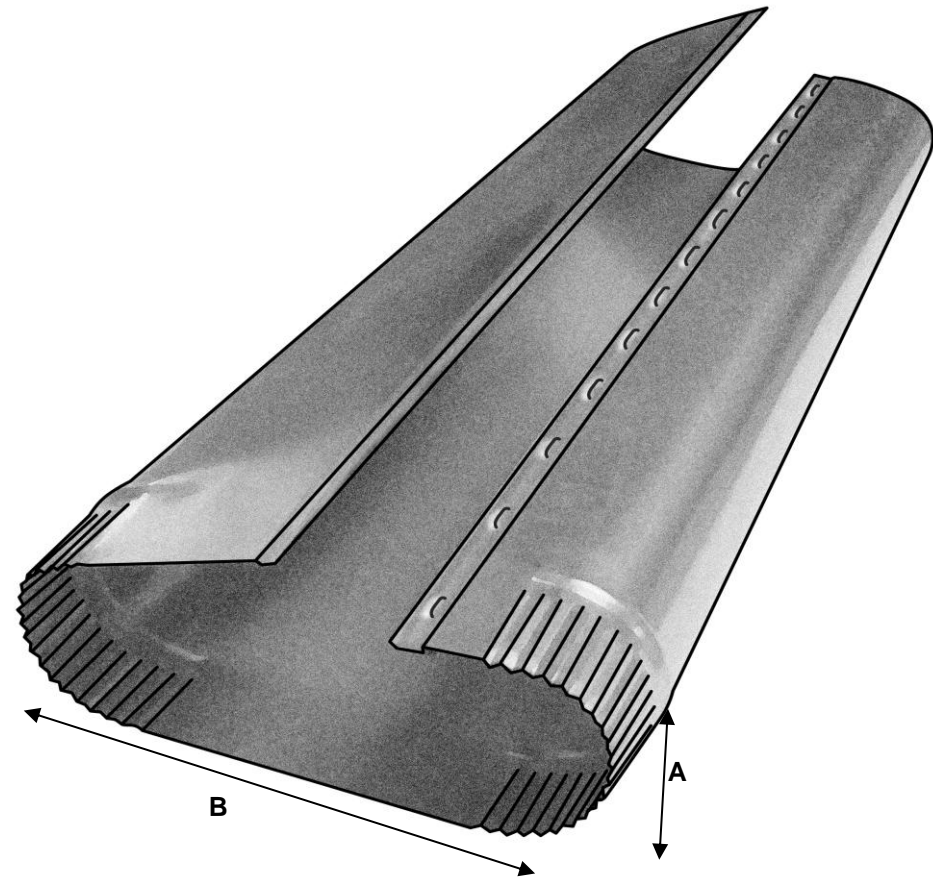

### FEATURES

Male and Female Locks are Rolled Formed using a Modified Reeves Design. Pipe has a 3/8" Stiffener Beads Rolled every 12" for added rigidity.

Superior Quality, Superior Service, Superior Value.. that's the Royal Advantage