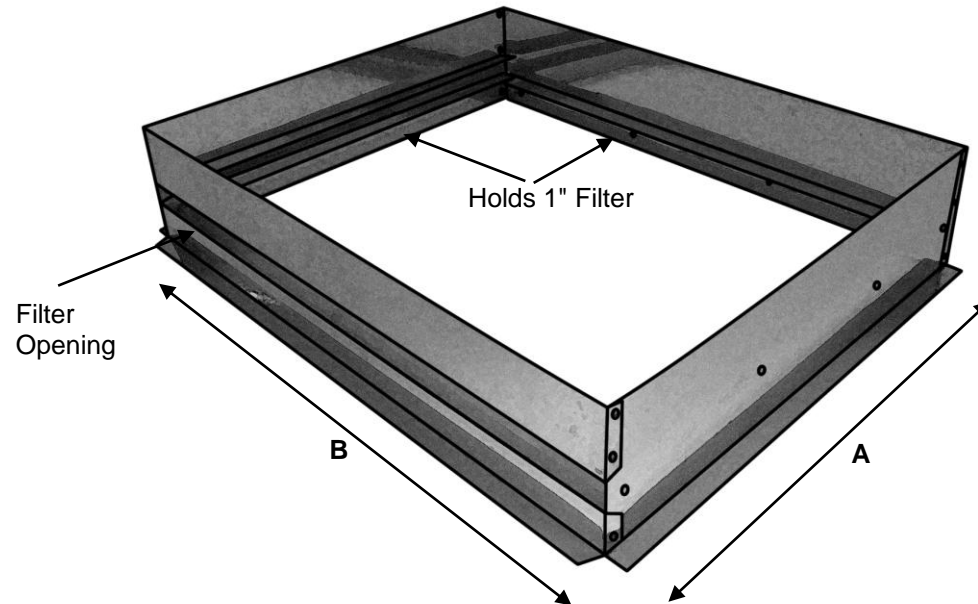

*Filter opening on long side

FABRICATION DATA

Material:

ASTM-A653 CS Type B Galvanized Steel,
G-30 Coating LFG Chemical Treatment

Gauge: 26GA

Filter Rack is 5" tall and holds a 1" filter

Superior Quality, Superior Service, Superior Value.. that's the Royal Advantage