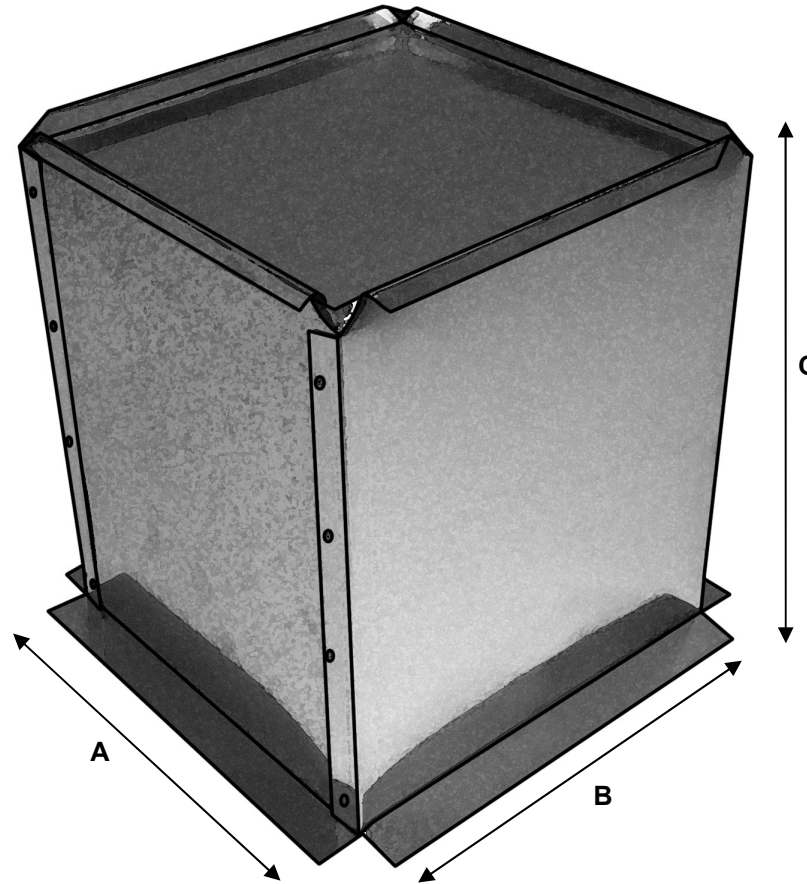

100 Royal Way
Temple, GA 30179
Phone (800) 520-6593

SPECIFICATION DATA SHEET

Date: 10/6/2009

MODEL No. 355F Square Ceiling Diffuser Box

DIMENSIONAL DATA

<u>A</u>	<u>B</u>	<u>Height</u> <u>C</u>
6	6	12
8	8	12
10	10	12
12	12	12

FABRICATION

Material:

ASTM-A653 CS Type B Galvanized Steel,
G-30 Coating LFQ Chemical Treatment

Gauge: 28GA

Assembly:

Assembled with 28ga galvanized material using 5/32
zinc coated steel rivets.

Superior Quality, Superior Service, Superior Value.. that's the Royal Advantage